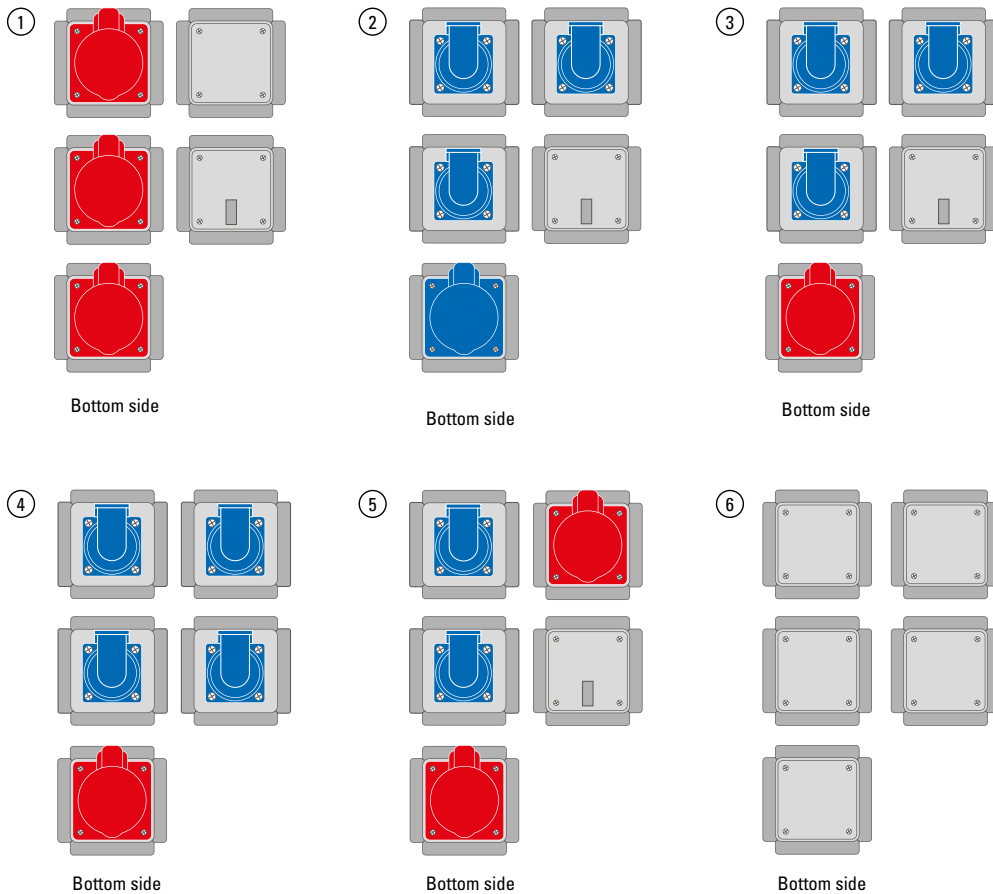

POWER CUBE

splash-proof IP44, pre-wired ready to connect

Housing size: W x H x D 104 x 104 x 193 mm
(incl. hanger, without attachments)
Screwed cable inlet for cables 3 x 1,5 to 5 x 6 mm²
max. 19 mm diameter
Cubes are fitted with strain relief and
5 x 6 mm² clamping block

	①	②	③	④	⑤	⑥
CEE Sockets	3 x 5/16 A	1 x 3/16 A	1 x 5/16 A	1 x 5/16 A	2 x 5/16 A	
SCHUKO Sockets		3	3	4	2	
Item No.	3E51.34	Z 30.01	Z 30.02	Z 30.05	Z 30.06	Z 30.10
			STOCK ITEM	STOCK ITEM	STOCK ITEM	