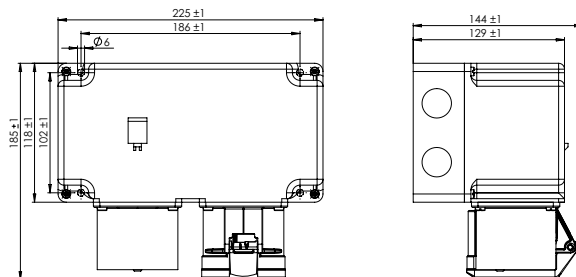

# SOCKET OUTLET COMBINATIONS

Power Inlets for Transportable Site Offices

splash-proof IP44  
Housing size W x H x D 225 x 118 x 131 mm (without additions)  
Cable inlets: 2 x M25 on each side  
Clock setting 6h

Sockets	1 x 5/32 A
Feed plugs	1 x 5/32 A
Item No.	<b>Z 57.36</b>