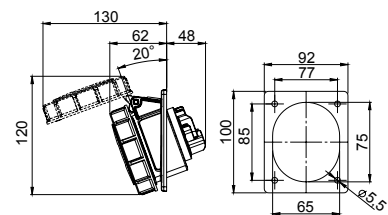

turn2fix

CONTAINER PANEL-MOUNTED SOCKET OUTLET ANGLED

1. watertight IP67
2. screw terminals
   - quick release locking system (turn2fix)
   - 32A 4p 3h 440V
   - nickel-plated contacts

Packing Unit: 10 each
ITEM NO. F42V083