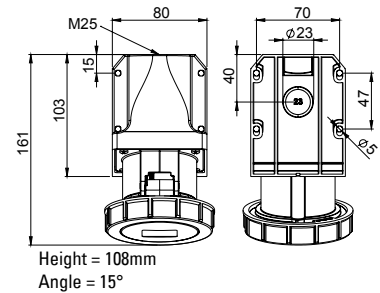

turn2fix

CONTAINER-CONNECTOR

- watertight IP67
- screw terminals
 - quick release locking system (turn2fix)
 - 32A 4p 3h 440V
 - nickel-plated contacts

Packing Unit: 10 each
ITEM NO. K42V05

turn2fix

CONTAINER WALL-MOUNTED SOCKET OUTLET

- watertight IP67
- screw terminals
 - quick release locking system (turn2fix)
 - 32A 4p 3h 440V
 - nickel-plated contacts

Packing Unit: 5 each
ITEM NO. D42V05

turn2fix

CONTAINER PANEL-MOUNTED SOCKET OUTLET STRAIGHT

- watertight IP67
- screw terminals
 - quick release locking system (turn2fix)
 - 32A 4p 3h 440V
 - nickel-plated contacts

Packing Unit: 10 each
ITEM NO. F42V050

turn2fix

CONTAINER PANEL-MOUNTED SOCKET OUTLET ANGLED

- watertight IP67
- screw terminals
 - quick release locking system (turn2fix)
 - 32A 4p 3h 440V
 - nickel-plated contacts

Packing Unit: 10 each
ITEM NO. F42V083