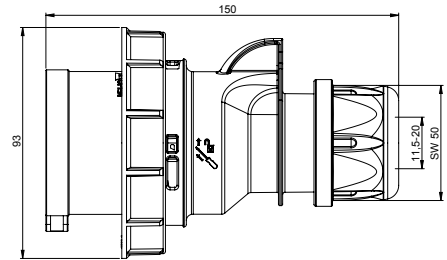

CONTAINER PLUGS AND SOCKET OUTLETS

turn2fix

CONTAINER-PLUG

- watertight IP67
- screw terminals
 - quick release locking system (turn2fix)
 - 32A 4p 3h 440V
 - nickel-plated contacts

Packing Unit: 10 each
ITEM NO. S42V05

turn2fix

CONTAINER-CONNECTOR

- watertight IP67
- screw terminals
 - quick release locking system (turn2fix)
 - 32A 4p 3h 440V
 - nickel-plated contacts

Packing Unit: 10 each
ITEM NO. K42V05

turn2fix

CONTAINER WALL-MOUNTED SOCKET OUTLET

- watertight IP67
- screw terminals
 - quick release locking system (turn2fix)
 - 32A 4p 3h 440V
 - nickel-plated contacts

Packing Unit: 5 each
ITEM NO. D42V05

turn2fix

CONTAINER PANEL-MOUNTED SOCKET OUTLET STRAIGHT

- watertight IP67
- screw terminals
 - quick release locking system (turn2fix)
 - 32A 4p 3h 440V
 - nickel-plated contacts

Packing Unit: 10 each
ITEM NO. F42V050

turn2fix

CONTAINER PANEL-MOUNTED SOCKET OUTLET ANGLED