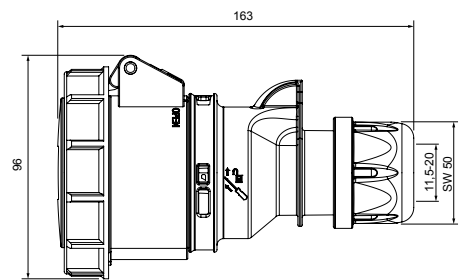

CONTAINER PLUGS AND SOCKET OUTLETS

turn2fix

CONTAINER-PLUG

- watertight IP67
- screw terminals
 - quick release locking system (turn2fix)
 - 32A 4p 3h 440V
 - nickel-plated contacts

Packing Unit: 10 each
ITEM NO. S42V05

turn2fix

CONTAINER-CONNECTOR

- watertight IP67
- screw terminals
 - quick release locking system (turn2fix)
 - 32A 4p 3h 440V
 - nickel-plated contacts

Packing Unit: 10 each
ITEM NO. K42V05

turn2fix

CONTAINER WALL-MOUNTED SOCKET OUTLET

- watertight IP67
- screw terminals
 - quick release locking system (turn2fix)
 - 32A 4p 3h 440V
 - nickel-plated contacts

Packing Unit: 5 each
ITEM NO. D42V05

turn2fix

CONTAINER PANEL-MOUNTED SOCKET OUTLET STRAIGHT

- watertight IP67
- screw terminals
 - quick release locking system (turn2fix)
 - 32A 4p 3h 440V
 - nickel-plated contacts

Packing Unit: 10 each
ITEM NO. F42V050

turn2fix

CONTAINER PANEL-MOUNTED SOCKET OUTLET ANGLED