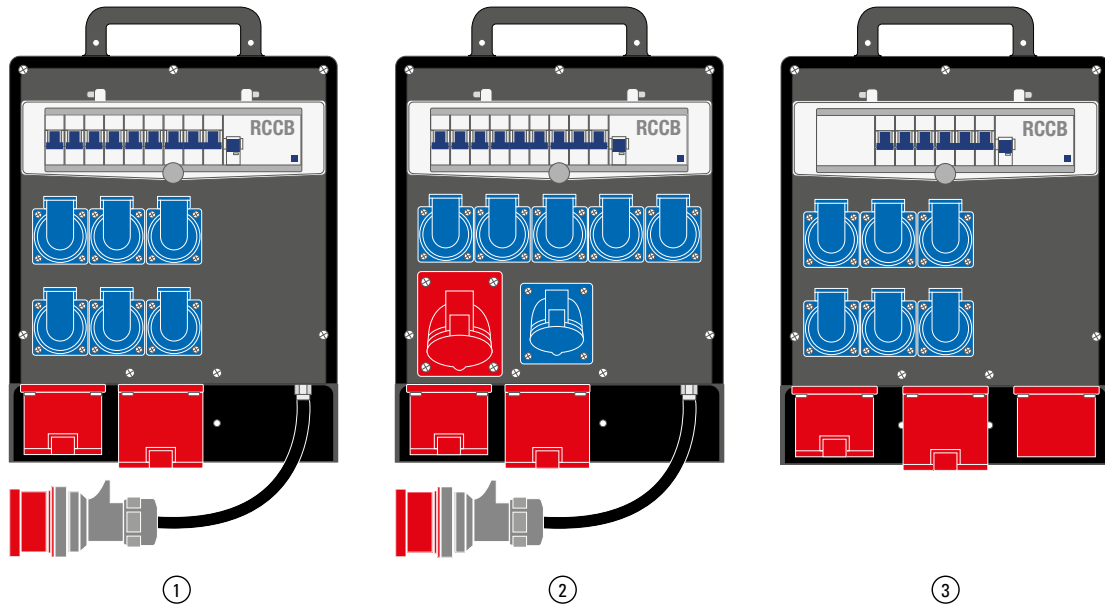

# SOCKET OUTLET CASE (RUBBER)

Box size  
W x H x D 291 x 401 x 112 mm (without additions)  
with mounting rail for 13 modules

	①	②	③
CEE Sockets	1 x 5/32 A 1 x 5/16 A	1 x 5/32 A + 2 x 5/16 A 1 x 3/16 A	1 x 5/32 A 1 x 5/16 A
SCHUKO Sockets	6	5	6
RCCB	1 x 4/40/0,03 A	1 x 4/40/0,03 A	1 x 4/40/0,03 A
Miniature Circuit Breaker	1 x 16 A, 3-pole C 6 x 16 A, 1-pole C	1 x 32 A, 3-pole C 1 x 16 A, 3-pole C 3 x 16 A, 1-pole C	1 x 16 A, 3-pole C 3 x 16 A, 1-pole C
Supply Cable	2 m H07RN-F 5x6mm <sup>2</sup> with CEE Plug 5/32 A	2 m H07RN-F 5x6mm <sup>2</sup> with CEE Plug 5/32 A	
Power Supply			Appliance Plug 5/32 A
Item No.	<b>Z 58.18</b>	<b>Z 58.17</b>	<b>Z 58.48</b>
	AB LAGER LIEFERBAR		