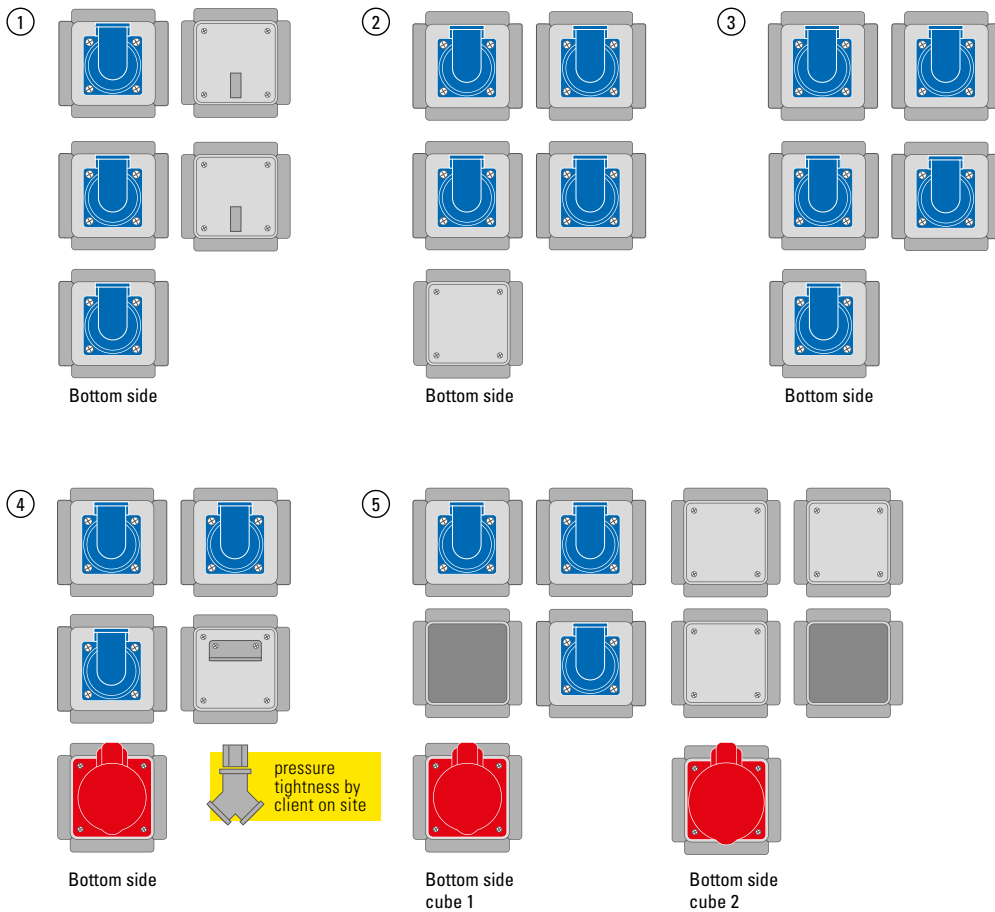

# POWER CUBE

splash-proof IP44, pre-wired ready to connect

Housing size: W x H x D 104 x 104 x 193 mm

(incl. hanger, without attachments)

Screwed cable inlet for cables 3 x 1,5 to 5 x 6 mm<sup>2</sup>  
max. 19 mm diameter

Cubes are fitted with strain relief and

5 x 6 mm<sup>2</sup> clamping block

	①	②	③	④	⑤
CEE Sockets				1 x 5/16 A	1 x 5/32 A 1 x 5/16 A
SCHUKO Sockets	3	4	5	3	3
Compressed Air Connector				½" inlet and 2 x ½" outlets	
Note					For twin supply cables
Item No.	<b>3E 1561</b>	<b>4E 1561</b> STOCK ITEM	<b>5E 1561</b>	<b>ZL30.02</b> STOCK ITEM	<b>ZT30.08</b>