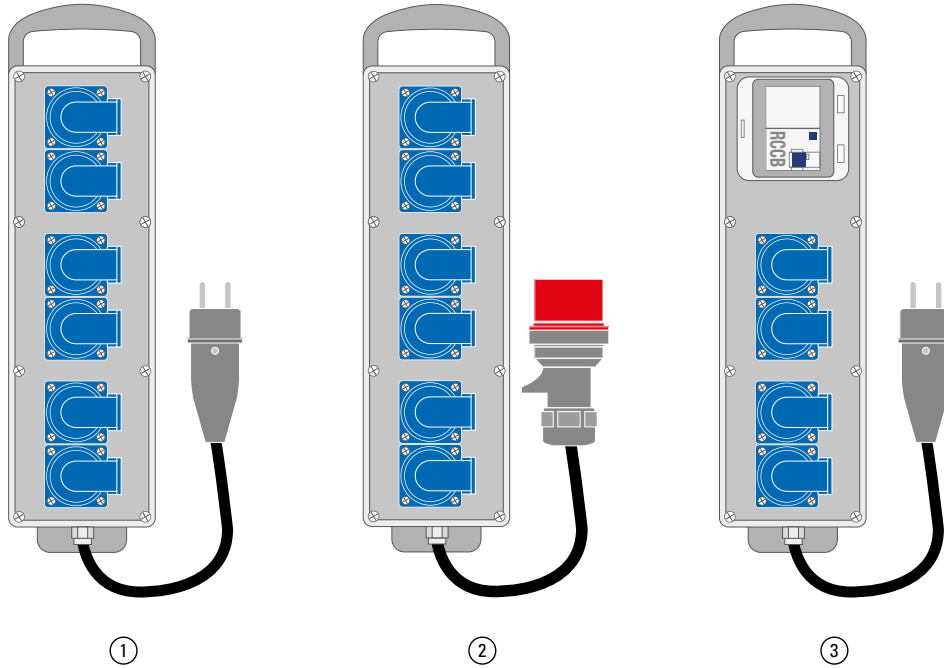

# SOCKET OUTLET RAIL (RUBBER)

Housing size  
W x H x D 115 x 430 x 70 mm (without additions)  
with window and mounting rail for 4 modules

	①	②	③
SCHUKO Sockets	6	6	4
RCCB			1 x 2/25/0,03 A
Supply Cable	2 m H07RN-F 3x2.5mm <sup>2</sup> with Rubber SCHUKO Plug	2 m H07RN-F 5x2.5mm <sup>2</sup> with CEE Plug 5/16 A	2 m H07RN-F 3x2.5mm <sup>2</sup> with Rubber SCHUKO Plug
Item No.	<b>Z 48.10</b>	<b>Z 48.00</b>	<b>Z 48.30</b>
		<b>STOCK ITEM</b>	