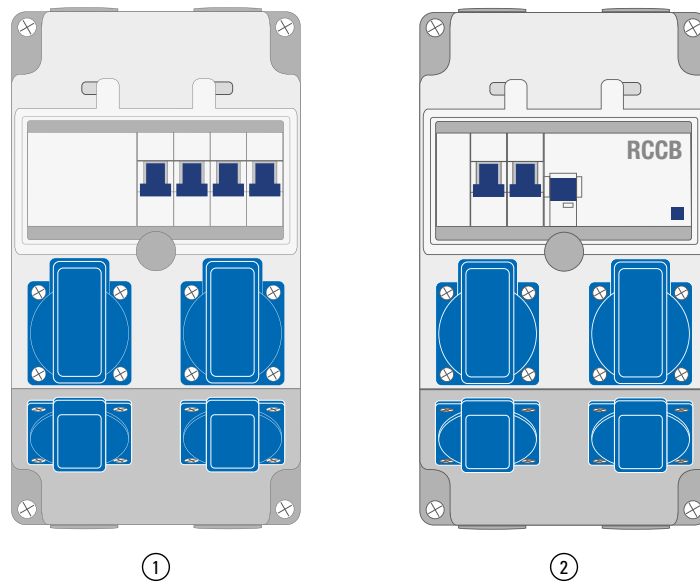

SERIES
52

WALL-MOUNTED DISTRIBUTOR BOXES (PLASTIC)

splash-proof IP44, pre-wired ready to connect

Housing size
W x H x D 138 x 245 x 131 mm (without additions)
PBT/PC-Blend
Cable inlets: top and bottom, 2 x M25 each
With window and mounting rail for 7 modules

	①	②
SCHUKO Sockets	4	4
RCCB		1 x 4/40/0,03 A
Miniature Circuit Breaker	4 x 16 A, 1-pole C	2 x 16 A, 1-pole C
Item No.	Z 52.03	Z 52.25